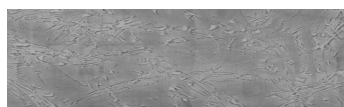


**Rain texture in Tokyo  
Graphite colour****Special concrete effect**

Sand texture in Tokyo Graphite colour

Winter texture in Sydney Light colour

Ocean texture in Chicago Grey colour

Desert texture in Tokyo Graphite colour

Snow texture in Sydney Light colour

Cloud texture in Chicago Grey colour

Autumn texture in Chicago Grey and  
Tokyo Graphite coloursFrost texture in Tokyo Graphite and  
Sydney Light colours

Wave texture in Chicago Grey colour

Wind texture in Chicago Grey colour

Ice texture in Sydney Light colour

Lake texture in Sydney Light colour

Više informacija o žbukama i bojama, možete pronaći na  
[www.ceresit.ba](http://www.ceresit.ba)

Storm texture in Tokyo Graphite and Sydney Light colours

Rock texture in Sydney Light and Tokyo Graphite colours

Više informacija o žbukama i bojama, možete pronaći na  
[www.ceresit.ba](http://www.ceresit.ba)