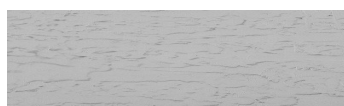


**Rain texture in Tokyo  
Graphite colour****Special concrete effect**

Sand texture in Tokyo Graphite colour

Winter texture in Sydney Light colour

Ocean texture in Chicago Grey colour

Desert texture in Tokyo Graphite colour

Snow texture in Sydney Light colour

Cloud texture in Chicago Grey colour

Autumn texture in Chicago Grey and  
Tokyo Graphite coloursFrost texture in Tokyo Graphite and  
Sydney Light colours

Wave texture in Chicago Grey colour

Wind texture in Chicago Grey colour

Ice texture in Sydney Light colour

Lake texture in Sydney Light colour

Više informacija o žbukama i bojama, možete pronaći na  
[www.ceresit.ba](http://www.ceresit.ba)

Storm texture in Tokyo Graphite and Sydney Light colours

Rock texture in Sydney Light and Tokyo Graphite colours

Više informacija o žbukama i bojama, možete pronaći na  
[www.ceresit.ba](http://www.ceresit.ba)