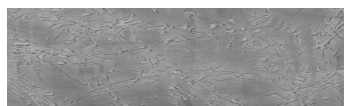

**Autumn texture in
Chicago Grey and
Tokyo Graphite
colours**

Special concrete effect

Sand texture in Tokyo Graphite colour

Winter texture in Sydney Light colour

Ocean texture in Chicago Grey colour

Desert texture in Tokyo Graphite colour

Snow texture in Sydney Light colour

Cloud texture in Chicago Grey colour

Frost texture in Tokyo Graphite and
Sydney Light colours

Wave texture in Chicago Grey colour

**Više informacija o žbukama i bojama, možete pronaći na
www.ceresit.ba**

Wind texture in Chicago Grey colour

Ice texture in Sydney Light colour

Lake texture in Sydney Light colour

Storm texture in Tokyo Graphite and Sydney Light colours

Rock texture in Sydney Light and Tokyo Graphite colours