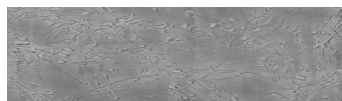

**Desert texture in  
Tokyo Graphite  
colour**

**Special concrete effect**

Sand texture in Tokyo Graphite colour

Winter texture in Sydney Light colour

Ocean texture in Chicago Grey colour

Snow texture in Sydney Light colour

Cloud texture in Chicago Grey colour

Autumn texture in Chicago Grey and  
Tokyo Graphite coloursFrost texture in Tokyo Graphite and  
Sydney Light colours

Wave texture in Chicago Grey colour

**Više informacija o žbukama i bojama, možete pronaći na  
[www.ceresit.ba](http://www.ceresit.ba)**

Wind texture in Chicago Grey colour

Ice texture in Sydney Light colour

Lake texture in Sydney Light colour

Storm texture in Tokyo Graphite and Sydney Light colours

Rock texture in Sydney Light and Tokyo Graphite colours