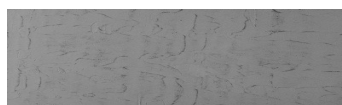

**Sand texture in
Tokyo Graphite
colour**

Special concrete effect

Winter texture in Sydney Light colour

Ocean texture in Chicago Grey colour

Desert texture in Tokyo Graphite colour

Snow texture in Sydney Light colour

Cloud texture in Chicago Grey colour

Autumn texture in Chicago Grey and
Tokyo Graphite colours

Frost texture in Tokyo Graphite and
Sydney Light colours

Wave texture in Chicago Grey colour

**Više informacija o žbukama i bojama, možete pronaći na
www.ceresit.ba**

Wind texture in Chicago Grey colour

Ice texture in Sydney Light colour

Lake texture in Sydney Light colour

Storm texture in Tokyo Graphite and Sydney Light colours

Rock texture in Sydney Light and Tokyo Graphite colours