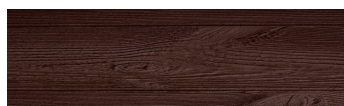

Kongo Wenge